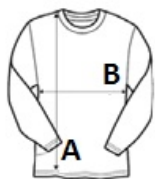

ROZMĚRY (CM)

	6/8	8/10	10/12	12/14
Ks.	25	25	25	25
Délka (A)	51	56	60	66
Šířka přes prsa (B)	39	41	45	48
Délka rukávu (měřená od středu zad) (C)	45	49	54	58