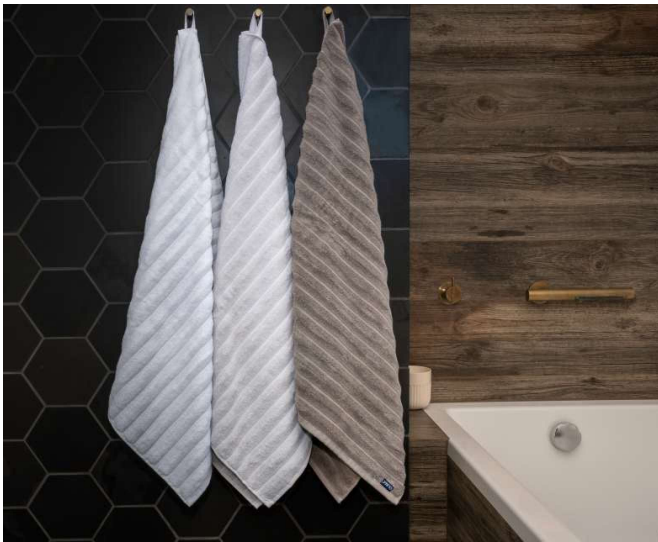

OLP600 OLIMA PREMIUM TOWEL (ex.OLH600)**OLIMA®****HAUPTEIGENSCHAFTEN**600 g/m²**Premium quality 600g/m2 towels, made from 20/2 ring-spun cotton**

Dyed to match, 100% cotton hanger loop

30x50cm and 50x100cm - Hanger on shorter sides

70x140cm - Hanger on longer sides

No harmful substances! Certified according to STANDARD 100 by OEKO-TEX®**Avoid using fabric softener because it reduces towels' water absorbency****Dekorationsvorschläge:**