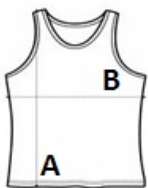

PA4009 LADIES' SPORTS TANK TOP**PROACT.**[®]**HAUPT-EIGENSCHAFTEN**135 g/m²

65% polyester / 35% viscose - Fluid jersey fabric with slub effect

Loose fit

Large armholes and racer back

Round neckline with taped neck

Slightly rounded hem

Ursprungsland:

Bangladesh

2025: s. 287

2024: s. 533

**GRÖSSENANGABE (CM)**

	XS	S	M	L
Stck./	100	100	100	100
Körperlänge	60	62	64	66
Brustweite (B)	40	43	46	49

**FARBEN:**