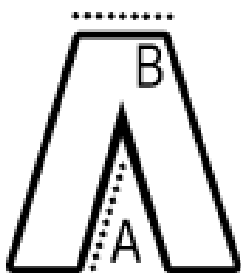

GRÖSSENANGABE (CM)

	44	46	48	50	52	54	56
Stck./	12	12	12	12	12	12	21
Taillenweite (B)	40	42	45	47	48,5	51	53,5
Schrittlänge (A)	79	79	79	79	79	79	79