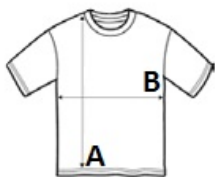

GRÖSSENANGABE (CM)

	XS	S	M	L	XL	2XL	3XL
Stck./	50	50	50	50	50	50	50
Körperlänge	58	61	64	67	69	71	74
Brustweite (B)	45	47	49	51	54	57	60