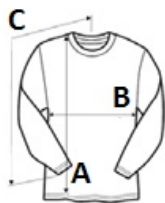

AAHVT4397 WOMEN'S HEAVY TERRY SPORT SWEATSHIRT **Outlet****American Apparel****MAIN FEATURES**

498 g/m²
 498.0 G/SqM
 71% Cotton, 29% Polyester
 Contrast striped rib cuffs, collar and bottom band
 Mid-length body
 Side seam
 Double-satin razor label

Suggested Decoration:

Embroidery

Country Of Origin:

China

2024: p. 398

**SIZE SPECIFICATION (CM)**

	S	M	L
Pcs./	12	12	12
Body Length (A)	56	57	59
Chest Width (B)	51	54	57
Sleeve Length (C)	53	55	56

**COLORS:**