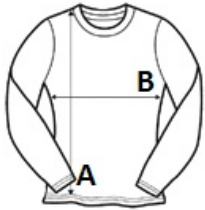

SIZE SPECIFICATION (CM)

	XXS	XS	S	M	L	XL
Pcs./	24	24	24	24	24	24
Body Length (A)	52	54	56	58	60	62
Chest Width (B)	47	50	53	56	59	62
Sleeve Length (C)	53.50	54.50	55.50	56.50	57.50	58.50