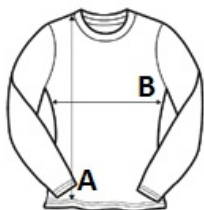

SIZE SPECIFICATION (CM)

	S	M	L	XL	2XL
Pcs./	50	50	50	50	50
Body Length (A)	62	64	66	68	70
Chest Width (B)	44	47	50	53	56
Sleeve Length (C)	59	60	61	62	63