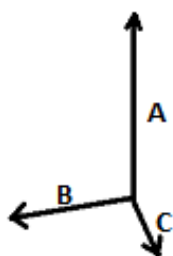

	<b>U</b>
<b>Pcs./</b> 	30
<b>Length (A)</b>	42
<b>Width (B)</b>	30
<b>Depth (C)</b>	19

**COLORS:**

 Black	 Burgundy/Black	 Burnt Lime/Black	 Dark Grey/Black	 Fluorescent Yellow/Black	 Fuchsia/Dark Grey
 Navy/Black	 Orange/Black/Dark Grey	 Pink/Dark Grey	 Purple/Black	 Red/Black	 Light Grey/Dark Grey
	 Sky Blue/Navy	 White/Dark Grey	 Yellow/Dark Grey	 Royal Blue/Black	