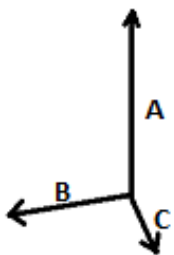

KI0812 SPORTS TROLLEY BAG**MAIN FEATURES**

Large sports trolley bag with wheels in 600D polyester

Large top opening

Side pocket shoe holder

Webbing/strap all around the body

Country Of Origin:

China

 2025: p. **479**

 2024: p. **770**

**SIZE SPECIFICATION (CM)**

	U
Pcs./ 	4
Length (A)	30
Width (B)	70
Depth (C)	31

**COLORS:**

 Black

 Navy

 Red

 Royal Blue