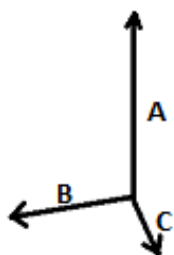

**KI0906** GARMENT BAG**MAIN FEATURES**

- Garment bag in 840D polyester
- 2 large front pockets with inner zip for decoration access and 1 smaller pocket for accessories
- Detachable and adjustable shoulder strap
- Hook for rack and coat hanger included
- Inner protection lining
- 2 large pockets

**Country Of Origin:**

China

 2025: p. 481

 2024: p. 772
**SIZE SPECIFICATION (CM)**

	<b>U</b>
<b>Pcs./</b> 	20
<b>Length (A)</b>	56
<b>Width (B)</b>	47
<b>Depth (C)</b>	8

**COLORS:**
 Black