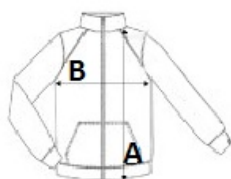

## MAIN FEATURES

210 g/m<sup>2</sup>  
 100% polyester  
 Polyester tricot  
 Contrasting front band, approx. 11.50 cm high  
 Crew neck  
 Inner taped neck  
 Elastane ribbed neck, cuffs and hem

## SIZE SPECIFICATION (CM)

	S	M	L	XL	2XL	3XL	4XL
Pcs./📦	25	25	25	25	25	25	25
Body Length (A)	70	72	74	76	78	80	82
Chest Width (B)	52	55	58	61	64	67	70
Sleeve Length (C)	65	66	67	68	69	70	71