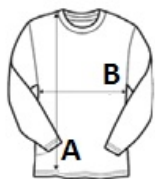

PA374 KIDS' POLYESTER SWEATSHIRT **Outlet****PROACT.**[®]**MAIN FEATURES**

210 g/m²
 100% polyester
 Polyester tricot
 Contrasting front band, approx. 9 cm high
 Crew neck
 Inner taped neck
 Elastane ribbed neck, cuffs and hem

Country Of Origin:

Pakistan

**SIZE SPECIFICATION (CM)**

	6/8	8/10	10/12	12/14
Pcs./	25	25	25	25
Body Length (A)	51	56	60	66
Chest Width (B)	39	41	45	48
Sleeve Length (C)	45	49	54	58

**COLORS:**

Sporty Navy/White Sporty Royal
 Blue/White