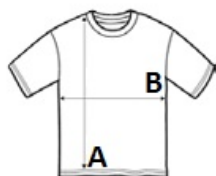

PA445 KIDS' SHORT SLEEVED SPORTS T-SHIRT

PROACT.®

MAIN FEATURES

- 140 g/m²
- 100% polyester
- Quick-drying lightweight fabric
- Crew neck with taped neck
- Raglan sleeves with cover stitch
- Twin needle finishing at neck, cuffs and hem

Country Of Origin:

China, Bangladesh, Ethiopia

2025: p. 379

2024: p. 652

SIZE SPECIFICATION (CM)

	6/8	8/10	10/12	12/14
Pcs./📦	50	50	50	50
Body Length (A)	53	58	63	68
Chest Width (B)	37	40	43	46
Sleeve Length (C)	25.45	27.25	29.05	30.85