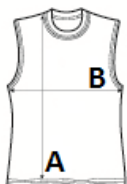

**PA461 KIDS' BASKETBALL JERSEY** **Outlet**

**PROACT.**®

**MAIN FEATURES**

- 150 g/m<sup>2</sup>
- 100% polyester
- V-neck
- Contrast piping at neck and armholes
- Twin needle finishing at the hem

**Country Of Origin:**

China

**SIZE SPECIFICATION (CM)**

	<b>6/8</b>	<b>8/10</b>	<b>10/12</b>	<b>12/14</b>
<b>Pcs./</b>	25	25	25	25
<b>Body Length (A)</b>	50	55	60	65
<b>Chest Width (B)</b>	36	39	42	45

**COLORS:**

Sporty Red