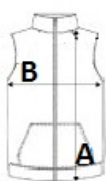

RETRA793 WOMEN'S HABER II - INTERACTIVE BODYWARMER **Outlet**
REGATTA
 PROFESSIONAL
MAIN FEATURES250 g/m²**Fabric Information**

250 series anti-pill Symmetry fleece

Special Features

Interactive
 Elasticated bound armholes
 2 zipped lower pockets
 Adjustable shockcord hem
 Shaped fit

Country Of Origin:

Bangladesh

**SIZE SPECIFICATION (CM)**

	XS	S	M	L	XL	2XL	3XL
Pcs./	16	16	16	16	16	16	16
Body Length (A)	0	0	0	0	0	0	0
Chest Width (B)	34	36	38	40	42	45	47

**COLORS:**
 Black