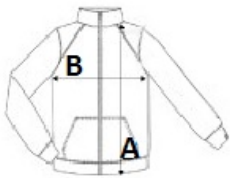

Special Features

Fleece cuffs

Adjustable shockcord hem

2 zipped lower pockets

Suggested Decoration:

Embroidery

Country Of Origin:

Bangladesh

**SIZE SPECIFICATION (CM)**

	S	M	L	XL	2XL	3XL	4XL
Pcs./📦	16	16	16	16	16	16	16
Body Length (A)	69	69	71	71	74	74	0
Chest Width (B)	49	53	57	61	66	70	0
Sleeve Length (C)	62	63	64	65	66	67	0

**COLORS:**

■ Black