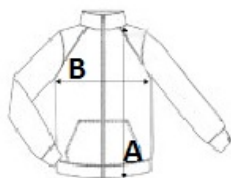

RETRF570 CLASSIC - FULL ZIP FLEECE **Outlet**
REGATTA
 PROFESSIONAL

SYMMETRY

MAIN FEATURES

 250 g/m²
Fabric Information

250 series Symmetry fleece

1 side brushed, 1 side anti pill

Special Features

Fleece cuffs

2 zipped lower pockets

Adjustable shockcord hem

Country Of Origin:

Bangladesh

SIZE SPECIFICATION (CM)

	S	M	L	XL	2XL	3XL	4XL
Pcs./📦	16	16	16	16	16	16	16
Body Length (A)	66	69	71	71	74	74	0
Chest Width (B)	50.50	54.50	58.50	62.50	67.50	71.50	0
Sleeve Length (C)	64	65	66	67	68	69	0