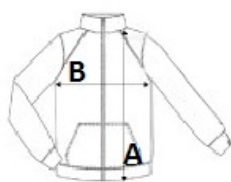

**SO01170 SOL'S RIDE WOMEN - LIGHT PADDED JACKET**

**MAIN FEATURES**

**Quality**

Outside & lining: 100% polyamide  
 Padding: 100% polyester - 180 gsm

**Style**

2 pockets with a zip that matches the lining  
 High collar, close-fitting cut  
 Tone-on-tone bias finishing on sleeve ends and bottom

**Suggested Decoration:**

Embroidery

**Country Of Origin:**

China, Cambodia

2025: p. 340

2024: p. 630

**SIZE SPECIFICATION (CM)**

	S	M	L	XL	2XL
<b>Pcs./</b>	10	10	10	10	10
<b>Body Length (A)</b>	60	62	64	66	68
<b>Chest Width (B)</b>	50	52	54	56	58