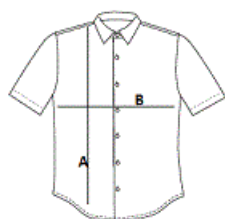

SO17020 SOL'S EXCESS - SHORT SLEEVE STRETCH WOMEN'S SHIRT

SOL'S
the fair spirit

MAIN FEATURES140 g/m²**Quality**

97% cotton - 3% elastane

Style

Close-fitting cut

Short sleeves

Single button collar

7 tone-on-tone button placket

Front and back darts

Suggested Decoration:

Digital printing (DTF), Embroidery, Flex, Heat transfer, Screen printing

Country Of Origin:

Bangladesh

2025: p. 128

2024: p. 328

**SIZE SPECIFICATION (CM)**

	XS	S	M	L	XL	2XL
Pcs./	20	20	20	20	20	20
Body Length (A)	62	64	66	68	70	72
Chest Width (B)	45	48	51	54	57	60

**COLORS:**
 Black

 White