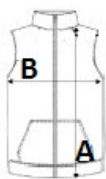

Style

2 zipped side pockets and 1 zipped chest pocket

Adjustable waist drawstring

Suggested Decoration:

Embroidery, Flex, Heat transfer, Screen printing

Country Of Origin:

China, Bangladesh

2025: p. 273

2024: p. 508

**SIZE SPECIFICATION (CM)**

	S	M	L	XL	2XL
Pcs./	10	10	10	10	10
Body Length (A)	62	64	66	68	70
Chest Width (B)	46	49	52	55	58

**COLORS:**

Black
 French Navy
 Pepper Red
 Royal Blue