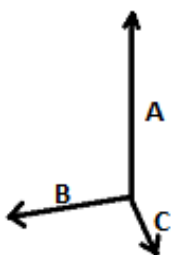

Nylon comfort grip carry handles

Adjustable and removable nylon shoulder strap

Suggested Decoration:

Embroidery, Flex, Heat transfer, Screen printing

Country Of Origin:

China

📄 2025: p. 501

📄 2024: p. 797

SIZE SPECIFICATION (CM)

	U
Pcs./📦	20
Height (A)	30
Width (B)	62
Depth (C)	26

COLORS:

- Black
- Camo
- French Navy
- Grey Melange
- Red