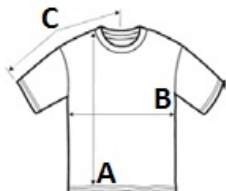

JT020F GIRLIE SLUB T **Outlet**
JustTs
 RWD

GLAVNE ZNAČAJKE

160 g/m²
 100% Cotton
 Girlie fit short sleeved T
 Size tab label
 Slub yarn effect T
 Taped neck
 Twin-needle stitching on sleeves and bottom hem
 Ribbed crew neck style
 Side seams
 Set-in sleeves

Predložena dekoracija:

Screen printing

Zemlja podrijetla:

Bangladesh

SPECIFIKACIJA VELIČINE (CM)

	XS	S	M	L	XL
Kom./	48	48	48	48	48
Duljina tijela (A)	62	64	66	68	70
Širina prsa (B)	38	42	46	50	54
Središnja duljina rukava (C)	15	16	17	18	19