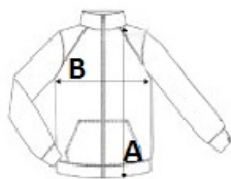

PA348 KIDS' TRACKSUIT TOP **Outlet**

PROACT.®

GLAVNE ZNAČAJKE

210 g/m²
 100% polyester tricot
 Zip fastening
 Contrasting chest yoke
 2 zipped side pockets
 Elasticated cuffs and hem
 Modern slim fit

Zemlja podrijetla:

Bangladesh, Pakistan

SPECIFIKACIJA VELIČINE (CM)

	4/6	6/8	8/10	10/12	12/14
Kom./📦	25	25	25	25	25
Duljina tijela (A)	46.30	51.30	56.30	61.30	66.30
Širina prsa (B)	35	38	41	44	47
Središnja duljina rukava (C)	40	44	48	52	56