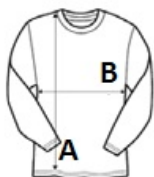

JC018 MEN'S COOL LONG SLEEVE BASE LAYER
Outlet

JustCool
 RWDB

CARACTERISTICI PRINCIPALE

180 g/m²
 CoolFit blended fabric - 88% Polyester / 12% Elastane
 Tight fit
 Raglan sleeve design creates ease of movement
 Long sleeves for warmth
 Turtleneck design
 Simple tear-off label makes it perfect for rebranding
 UPF 30+ UV protection

Tara de origine:

China

SPECIFICAȚIE DIMENSIUNE (CM)

	XXS	XS	S	M	L	XL	2XL
Buc./	40	40	40	40	40	40	40
Lungimea corpului (A)	0	68	67	69	71	73	75
Latimea pieptului (B)	0	38	41	44	47	50	53
Lungimea manecii (C)	0	69	70	71	72	73	74