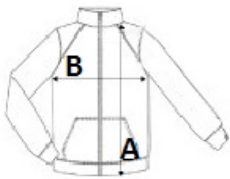

Polyester lined

Special Features

Concealed hood with adjuster

Stormflap with hook and loop

Adjustable cuffs

2 zipped lower pockets

Inside pocket

Adjustable shockcord hem

Shaped fit

Concealed zip entrance in lining for embroidery access

Tara de origine:

China

SPECIFICAȚIE DIMENSIUNE (CM)

	S	M	L	XL	2XL	3XL	4XL
Buc./📦	16	16	16	16	16	16	16
Lungimea corpului (A)	71.50	71.50	74	74	76.50	76.50	0
Latimea pieptului (B)	53.50	57.50	61.50	65.50	70.50	74.50	0
Lungimea manecii (C)	82	83.50	85	86.50	88	89.50	0