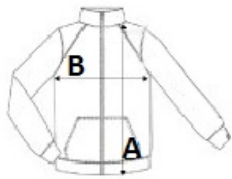

SPECIFICAȚIE DIMENSIUNE (CM)

	XS	S	M	L	XL	2XL
Buc./	24	24	24	24	24	24
Lungimea corpului (A)	68	70.50	73	75.50	78	90.50
Latimea pieptului (B)	48	51	54	57	60	63
Lungimea manecii (C)	65	66.50	68	69.50	71	72.50