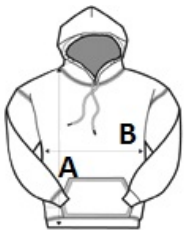

SPECIFICAȚIE DIMENSIUNE (CM)

	XS	S	M	L	XL	2XL	3XL	4XL
Buc./	25	25	25	25	25	25	25	25
Lungimea corpului (A)	69	72	73	75	76	78	80	82
Latimea pieptului (B)	50	53	56	61	65	68	71	75