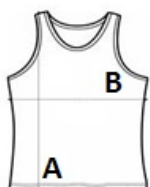

SPECIFIKACIJA VELIKOSTI (CM)

	S	M	L	XL	2XL	3XL
Kom./📦	36	36	36	36	36	36
Dolžina telesa (A)	71.12	73.66	76.20	78.74	81.28	83.82
Širina prsnega koša (B)	45.72	50.80	55.88	60.96	66.04	71.12