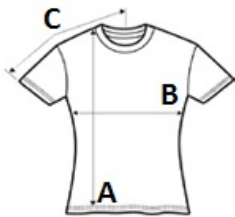

GIL42000 PERFORMANCE® LADIES' T-SHIRT

Outlet

GILDAN®

GILDAN®
PERFORMANCE®

GLAVNE ZNAČILNOSTI

170 g/m²
 170.0 G/SqM (White 161.0 G/SqM)
 100% Polyester
 Yarn Count - 29/1
 Semi-fitted contoured silhouette with side seam
 Wicking properties
 Snag-resistant
 Seamed single-needle 1.3cm collar
 Cap sleeves
 Pad printed neck label and double satin joker label
 Twin needle sleeve and bottom hems

Suggested Decoration:

Heat transfer, Screen printing, Sublimation

Država izvora:

Honduras

SPECIFIKACIJA VELIKOSTI (CM)

	XS	S	M	L	XL	2XL
Kom./📦	36	36	36	36	36	36
Dolžina telesa (A)	64	65	66	69	71	72
Širina prsnega koša (B)	38	43	48	53	58	64
Dolžina rokava (C)	30	32	34	36	38	41