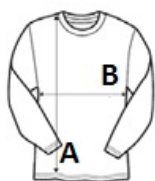

Reinforced placket with 2 tone-on-tone buttons

Short sleeves with ribbed cuffs

Reinforced side slits

Cut and sewn

Spare button sewn on inner side seam

Comfortable fit

Suggested Decoration:

Digital printing (DTF), Embroidery, Flex, Heat transfer, Screen printing

Država izvora:

Bangladesh

 2025: str. : page

 2024: str. : page

SPECIFIKACIJA VELIKOSTI (CM)

	S	M	L	XL	2XL	3XL	4XL	5XL
Kom./👁	50	50	50	50	50	50	50	50
Dolžina telesa (A)	72	74	76	78	80	82	84	87
Širina prsnega koša (B)	49	52	55	58	61	65	68	71

BARVE:

 Black

 White